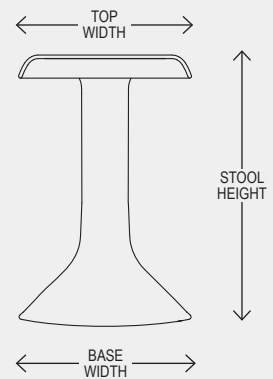

NeoRok® Soft Seat Plus Stool

Environments that
Inspire Learning

Features

- Motion seating stool is a 21st Century classroom opportunity to improve focus and accommodate high energy students.
- Super soft all-over foam top in a stylish Titanium Gray color provides student comfort for the most exceptional learning experience
- Sturdy, vibrant colored polypropylene frame is lightweight, encourages proper posture and makes mobility and storage simple
- The rounded base design allows high energy students to focus as they rock and tilt in all directions
- Bottom rubber padding is securely screwed to the stool body
- Lightweight and easy to transport
- Choose from 12 vibrant NeoClass colors and 4 seat heights

Specifications

Model	Stool Height	Top Diameter	Base Diameter
21.5" Soft Seat Plus Stool	21.5"	14.5"	14.5"
19.5" Soft Seat Plus Stool	19.5"	14.5"	14.5"
16.5" Soft Seat Plus Stool	16.5"	14.5"	14.5"
13.5" Soft Seat Plus Stool	13.5"	14.5"	14.5"